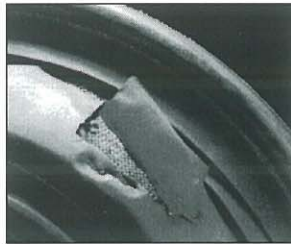

By utilizing computer-aided design engineering, the simple, smooth shape of this unique dome diaphragm eliminates the complex angles that cause internal stress and limited flexibility. In fact, these diaphragms are so flexible they can be installed and removed *without* the use of pry bars.

The complex angles that can cause diaphragm wear have been designed out of the new VERSA-DOME® diaphragm.

Currently available for our 2" and 3" pump models, these diaphragms can also be used as replacement parts for Wilden's M8 and M15 pump models. At Versa-Matic Pump we're committed to constantly improving on our already proven products. And this new line of pump diaphragms is just one more innovative first that the industry has come to expect from us.