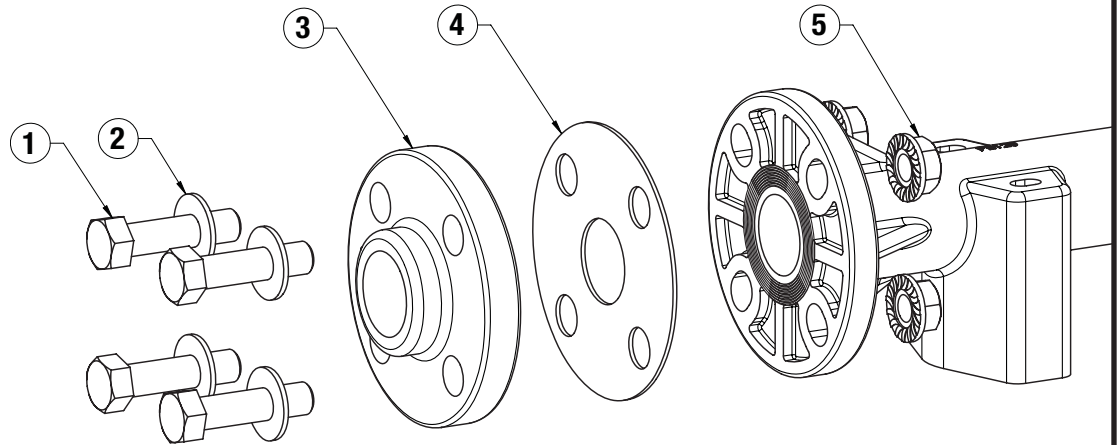

Flange Adapter Kits

For use with 1", 1-1/2" and 2" Non-Metallic Versa-Matic® Pumps

FA

Parts List

			1" ANSI	1-1/2" ANSI	2" ANSI
Flange Adapter Kit			FA10PNS5	FA15PNS5	FA20PNS5
Item	Description	Qty.	Part No.	Part No.	Part No.
1	Bolt (1/2"-13)	8	SV387A	SV198A	SV198A
2	Washer	8	SV387B	SV387B	SV387B
3	Flange	2	AF100	AF150	AF200
4	Gasket	2	TFG1	TFG4	TFG2
5	Flange Nut	8	SV387C	SV387C	SV387C

Flange Kit Identification Code

FA XX P N S 5

Exploded View

VERSA-MATIC® PUMP COMPANY

A Unit of IDEX Corporation
6017 Enterprise Drive
Export, PA 15632-8969

(724) 327-7867

Fax: (724) 327-4300

www.versamatic.com